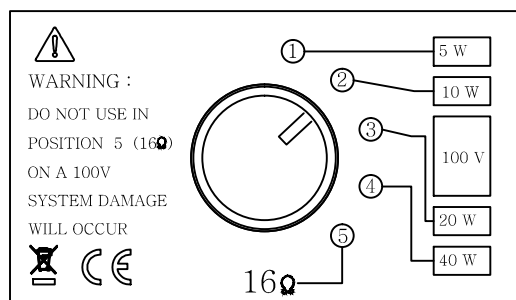

THE SELECTOR OF LOUDSPEAKER RF516 T