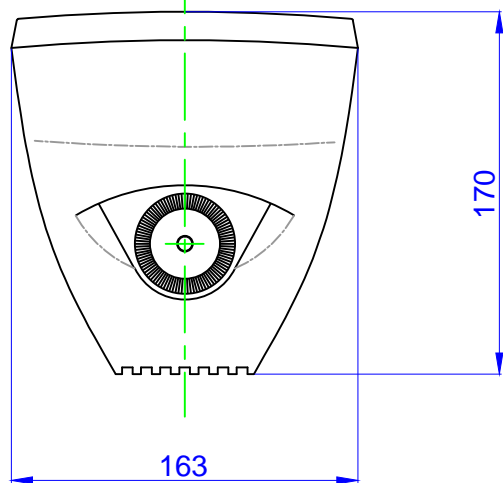

# LOUDSPEAKER RF508/516T

Front view

Rear view

Left view

Front view

Left view

Top view/  
Bottom view

fixing  
screw

Top view/  
Bottom view