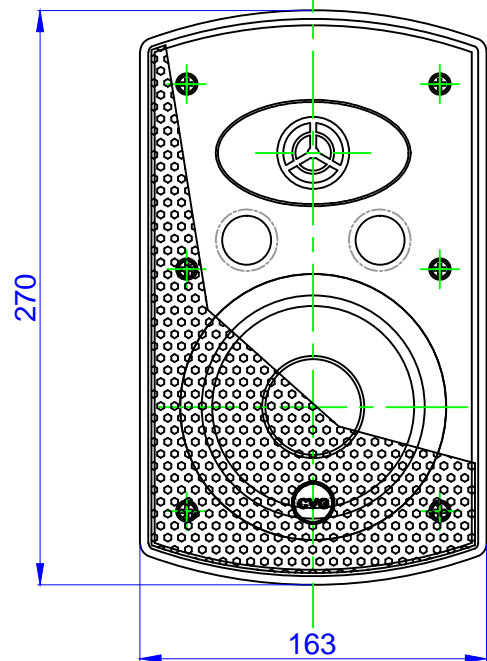

# LOUDSPEAKER RF508/516T

Front view

Rear view

Left view

Front view

Left view

Top view/  
Bottom view

fixing  
screw

Top view/  
Bottom view