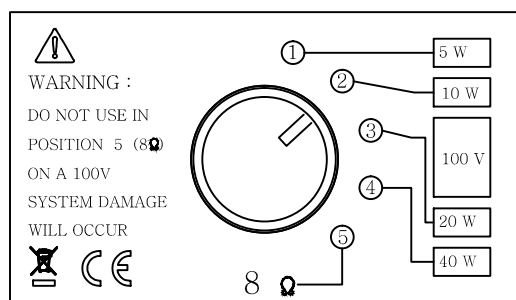

THE SELECTOR OF LOUDSPEAKER RF508 T