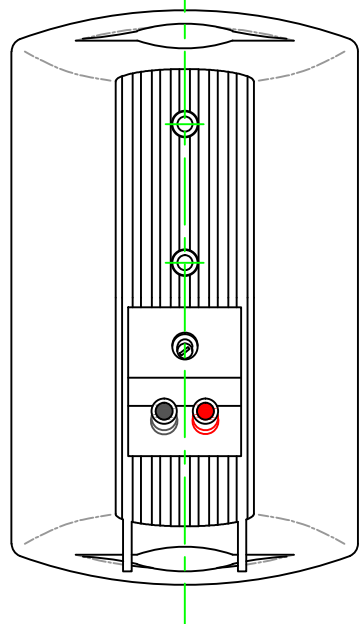

# LOUDSPEAKER RF508/516T

Front view

Rear view

Left view

Front view

Left view

Top view/  
Bottom view

fixing  
screw

Top view/  
Bottom view