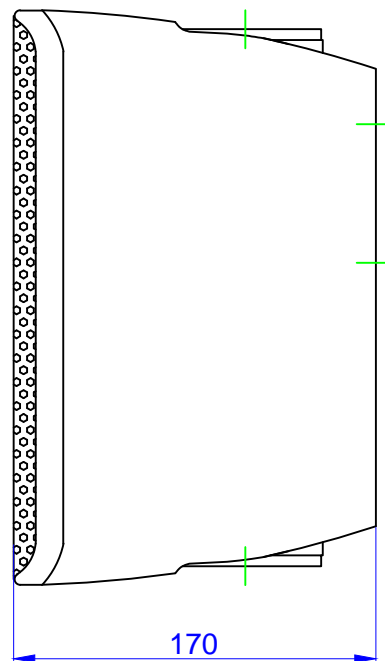

# LOUDSPEAKER RF508/516T

Front view

Rear view

Left view

Front view

Left view

Top view/  
Bottom view

fixing  
screw

Top view/  
Bottom view